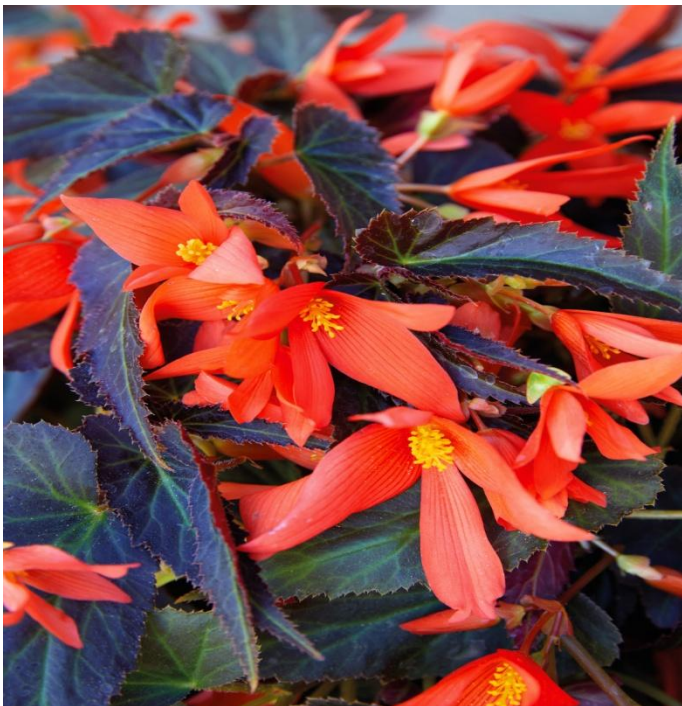

## **Begonia Bossa Nova - Night Fever Papaya**

***New for 2019 season for pot, patio containers and baskets!***

Begonia boliviensis Interspecific

Begonia *Bossa Nova* 'Night Fever Papaya' brings those hot tropical glowing vibes to your garden or patio. This latest addition to the successful Bossa Nova series displays a multitude of cascading, light orange flowers that contrast strikingly with the dark bronze foliage. Its dense, basal branching ensures multiple branches on a very sturdy plant, making for abundantly filled hanging baskets and containers that flower until the first frost.